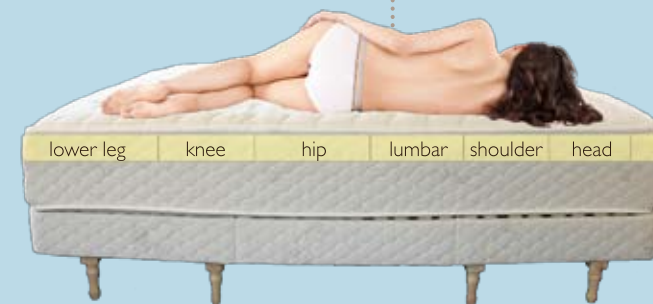

Posture vZone

Our best selling mattress, the Posture vZone features a personally "zoned" latex upper core constructed with changeable firmness zones that provide pressure point relief for hips and shoulders as well as additional lumbar support. The **2-layer latex core + vZone upper core (+ convolute layer)** is the perfect mattress for side & back sleepers.